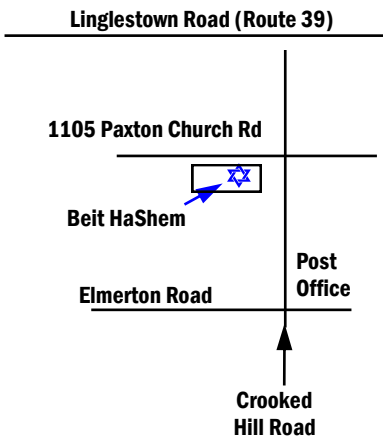

MAY 2022

Monthly Activity Calendar

**MESSIANIC SYNAGOGUE
BEIT HASHEM**

Meets at:
1105 Paxton Church Rd.
Harrisburg, PA 17110

Phone: 717-651-5330

Website:
www.BeitHaShem.org

E-mail:
BeitHaShem@BeitHaShem.org